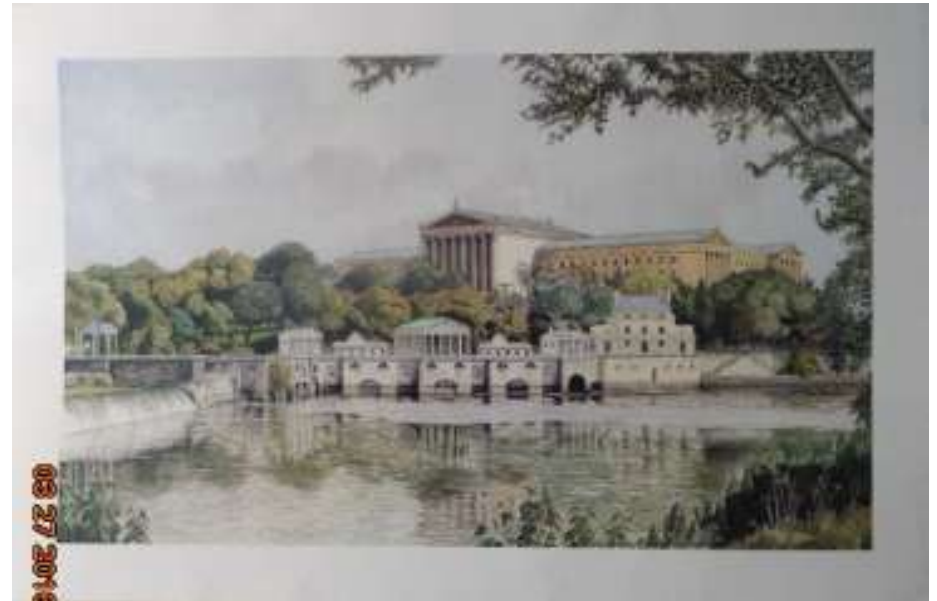

FUNDRAISING CAMPAIGN FOR LIVING LAW FIRM AND PAPERWORK AUTOMATION!

Fairmount Water Works

Unsigned

Print size 32.5"w x 21.0"h

Image size 28.0"w x 17.0"h

Scene Info

The Fairmount Waterworks (Philadelphia Waterworks) and the Philadelphia Museum of Art, both built in the neoclassical architectural style, are renowned Philadelphia landmarks. Beginning in 1815, the Waterworks provided the city with water for almost 100 years. Its innovative engineering, as well as its beautiful grounds, architecture and river view, also made it a major tourist attraction. The Art Museum, designed in the style of a Greek temple, was begun in 1919, and the first wing was open to the public in 1928. This breathtaking view from across the Schuylkill River delights residents and visitors alike.

Goal: 50 prints in one week!

Funds use: 10% of Retail Price goes to *The Living Law Firm* to support operational expenses.

The balances of the funds pay for automating the ppwk in article 928.

This will allow members of our group to greatly reduce the time and effort to produce the paperwork for signing at the notary and then recording at the County Recorder of Deeds

- Safe & Secure transactions thru PayPal (will process debit and credit cards)
- Transaction & USPS tracking # via email

Use the link included below! THANKS!

<https://www.paypal.com/cgi-bin/webscr?cmd=_s-xclick&hosted_button_id=KVES2ENKHBYYC>